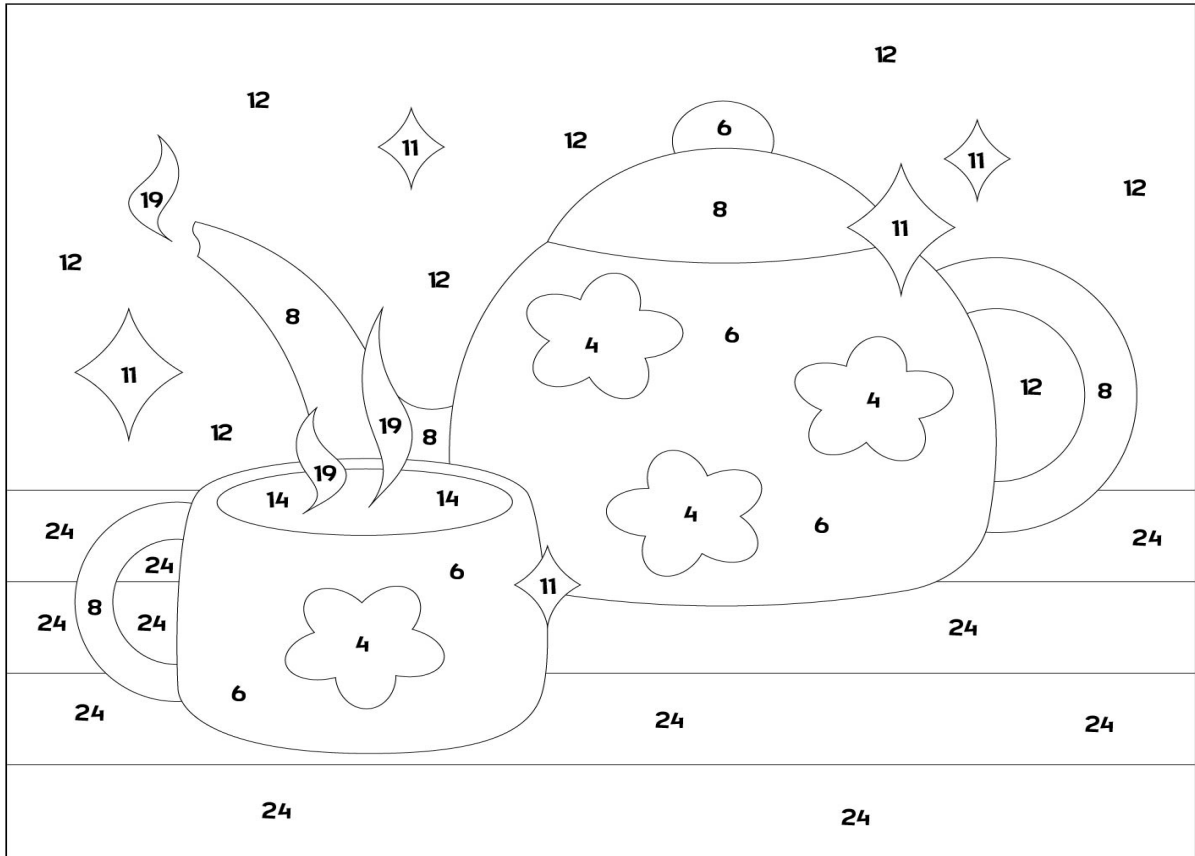

SUBTRACTION

Color by Number

Pink = 10-6 **White = 31-12** **Light Blue = 15-9** **Cream = 36-12**
Brown = 19-5 **Yellow = 20-9** **Dark Blue = 28-20** **Turquoise = 26-14**