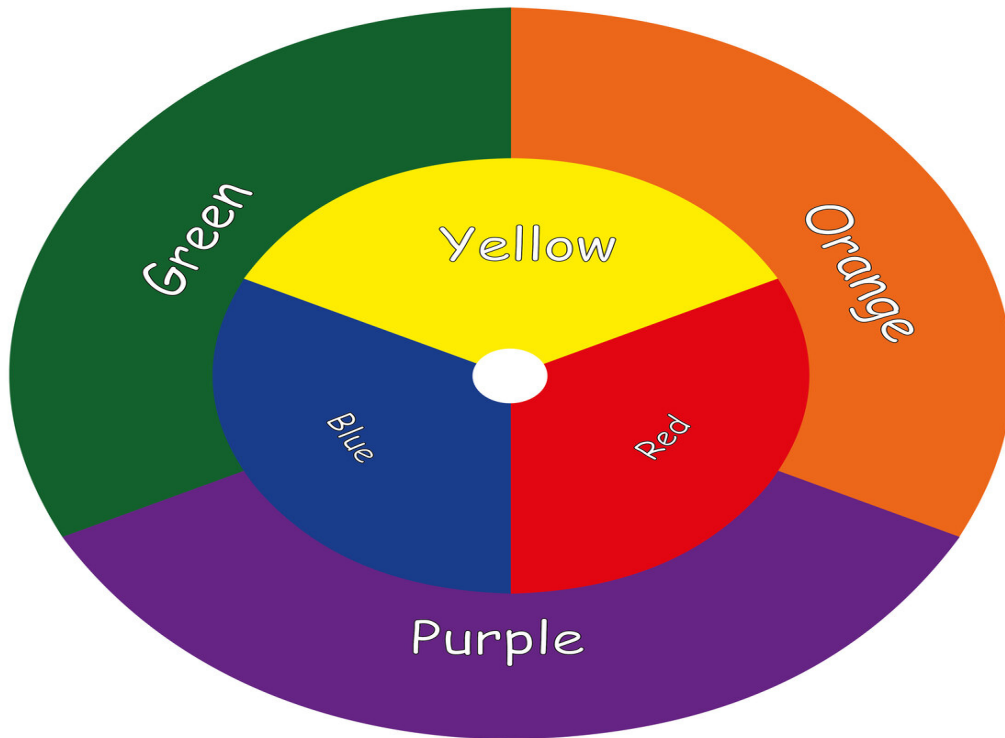

# COLOR WHEEL

## Color plans to improve your artwork

Primary		Rainbow			
Secondary		Warm		Cool	
Complementary		Neutral			