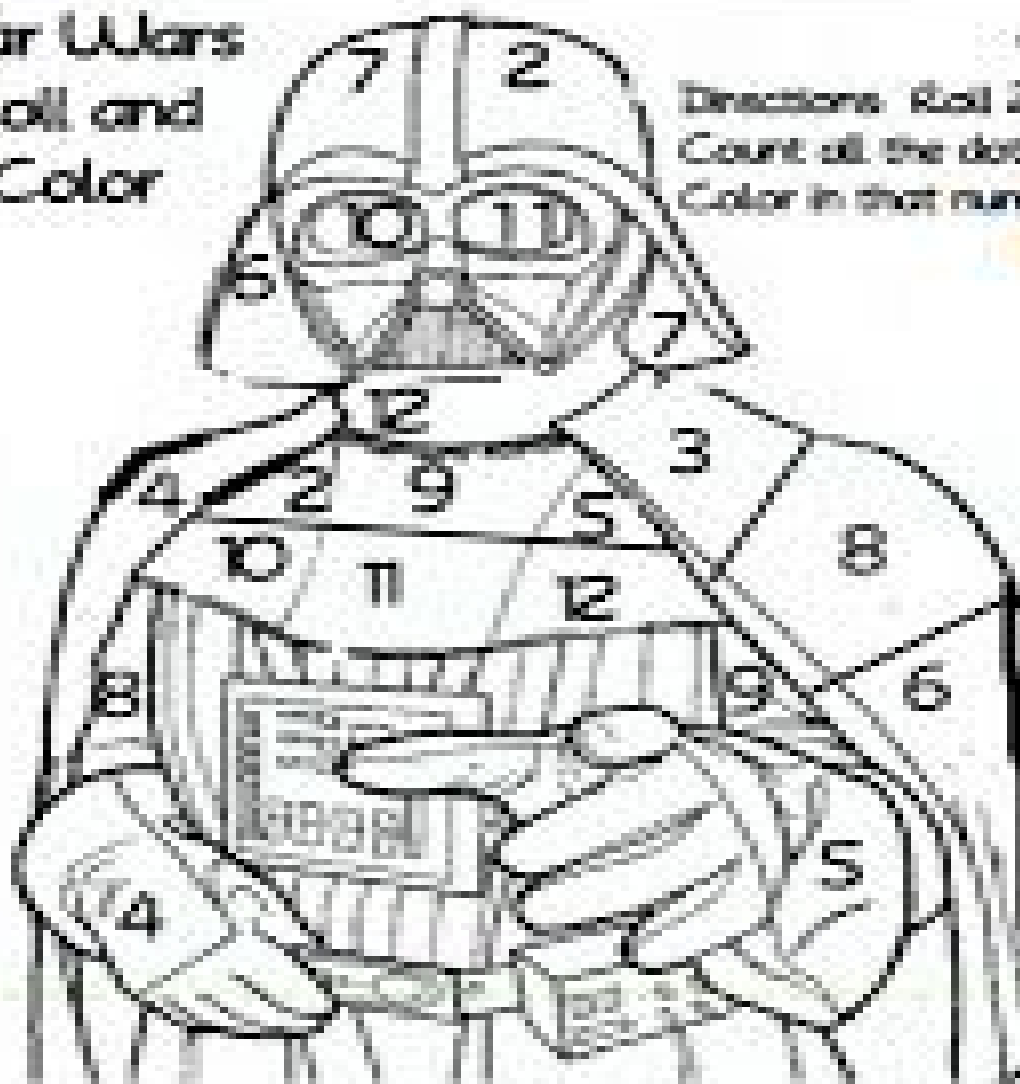

Star Wars Roll and Color

Directions: Roll 2 dice.
Count all the dots.
Color in that number.

0 1 2 3 4 5 6 7 8 9 10 11 12 13 14 15 16 17 18 19 20